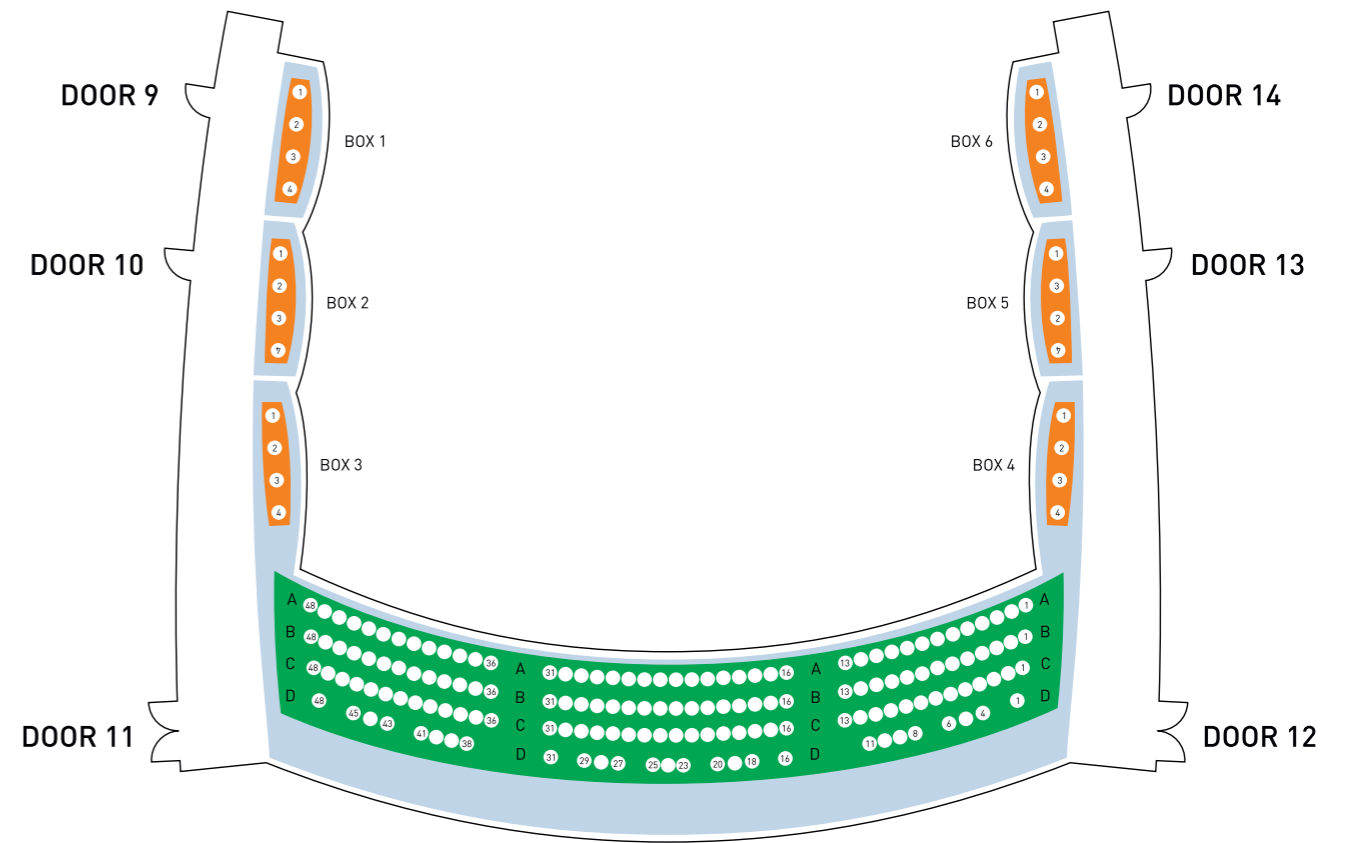

WICKED

THE BROADWAY MUSICAL
THE UNTOLD STORY OF THE WITCHES OF OZ

STAGE

STALLS

- EMERALD RESERVE - \$250
- A RESERVE - \$165
- B RESERVE - \$145
- C RESERVE - \$125
- D RESERVE - \$95
- E RESERVE - \$55

GRAND THEATER

DRESS CIRCLE

GRAND CIRCLE

THE BROADWAY MUSICAL
WICKED
 THE UNTOLD STORY OF THE WITCHES OF OZ

STAGE

STALLS

- EMERALD RESERVE - \$250
- A RESERVE - \$165
- B RESERVE - \$145
- C RESERVE - \$125
- D RESERVE - \$95
- E RESERVE - \$55

DRESS CIRCLE

GRAND CIRCLE

GRAND THEATER