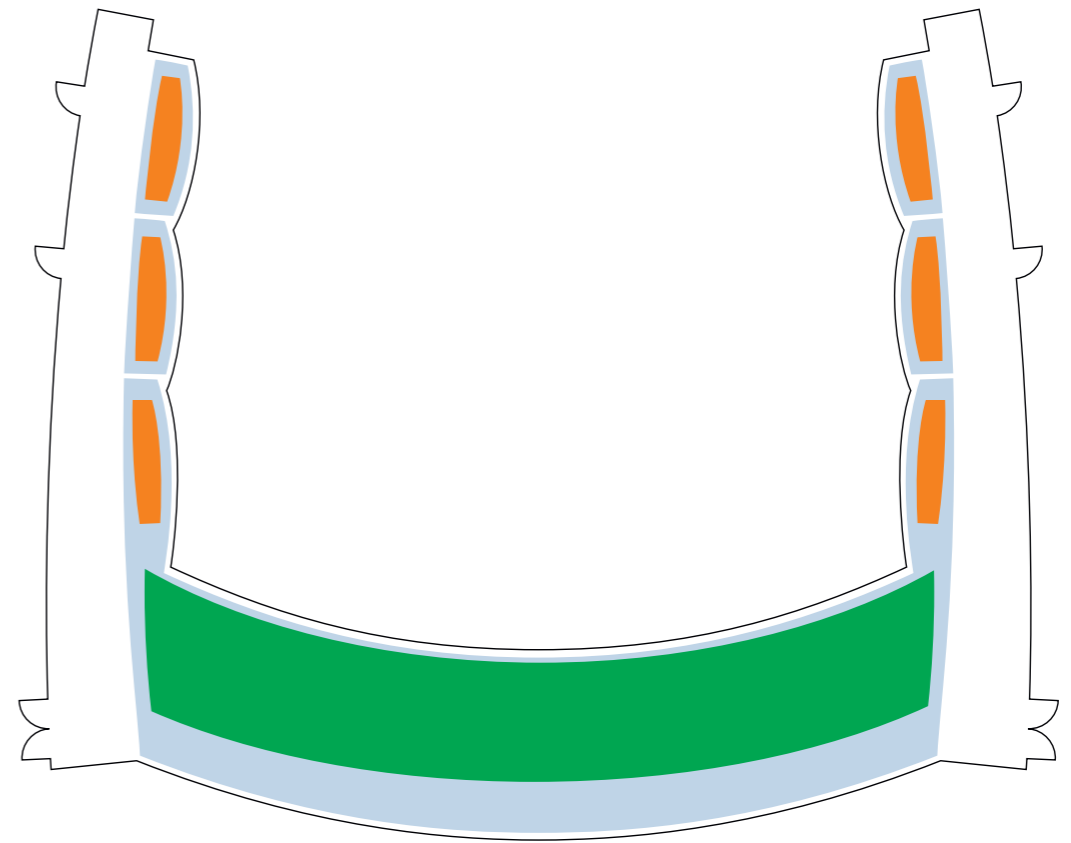

WICKED

THE BROADWAY MUSICAL
THE UNTOLD STORY OF THE WITCHES OF OZ

STAGE

STALLS

- EMERALD RESERVE - \$250
- A RESERVE - \$165
- B RESERVE - \$145
- C RESERVE - \$125
- D RESERVE - \$95
- E RESERVE - \$55

GRAND THEATER

DRESS CIRCLE

GRAND CIRCLE

THE BROADWAY MUSICAL
WICKED
 THE UNTOLD STORY OF THE WITCHES OF OZ

STAGE

STALLS

- EMERALD RESERVE - \$250
- A RESERVE - \$165
- B RESERVE - \$145
- C RESERVE - \$125
- D RESERVE - \$95
- E RESERVE - \$55

DRESS CIRCLE

GRAND CIRCLE

GRAND THEATER