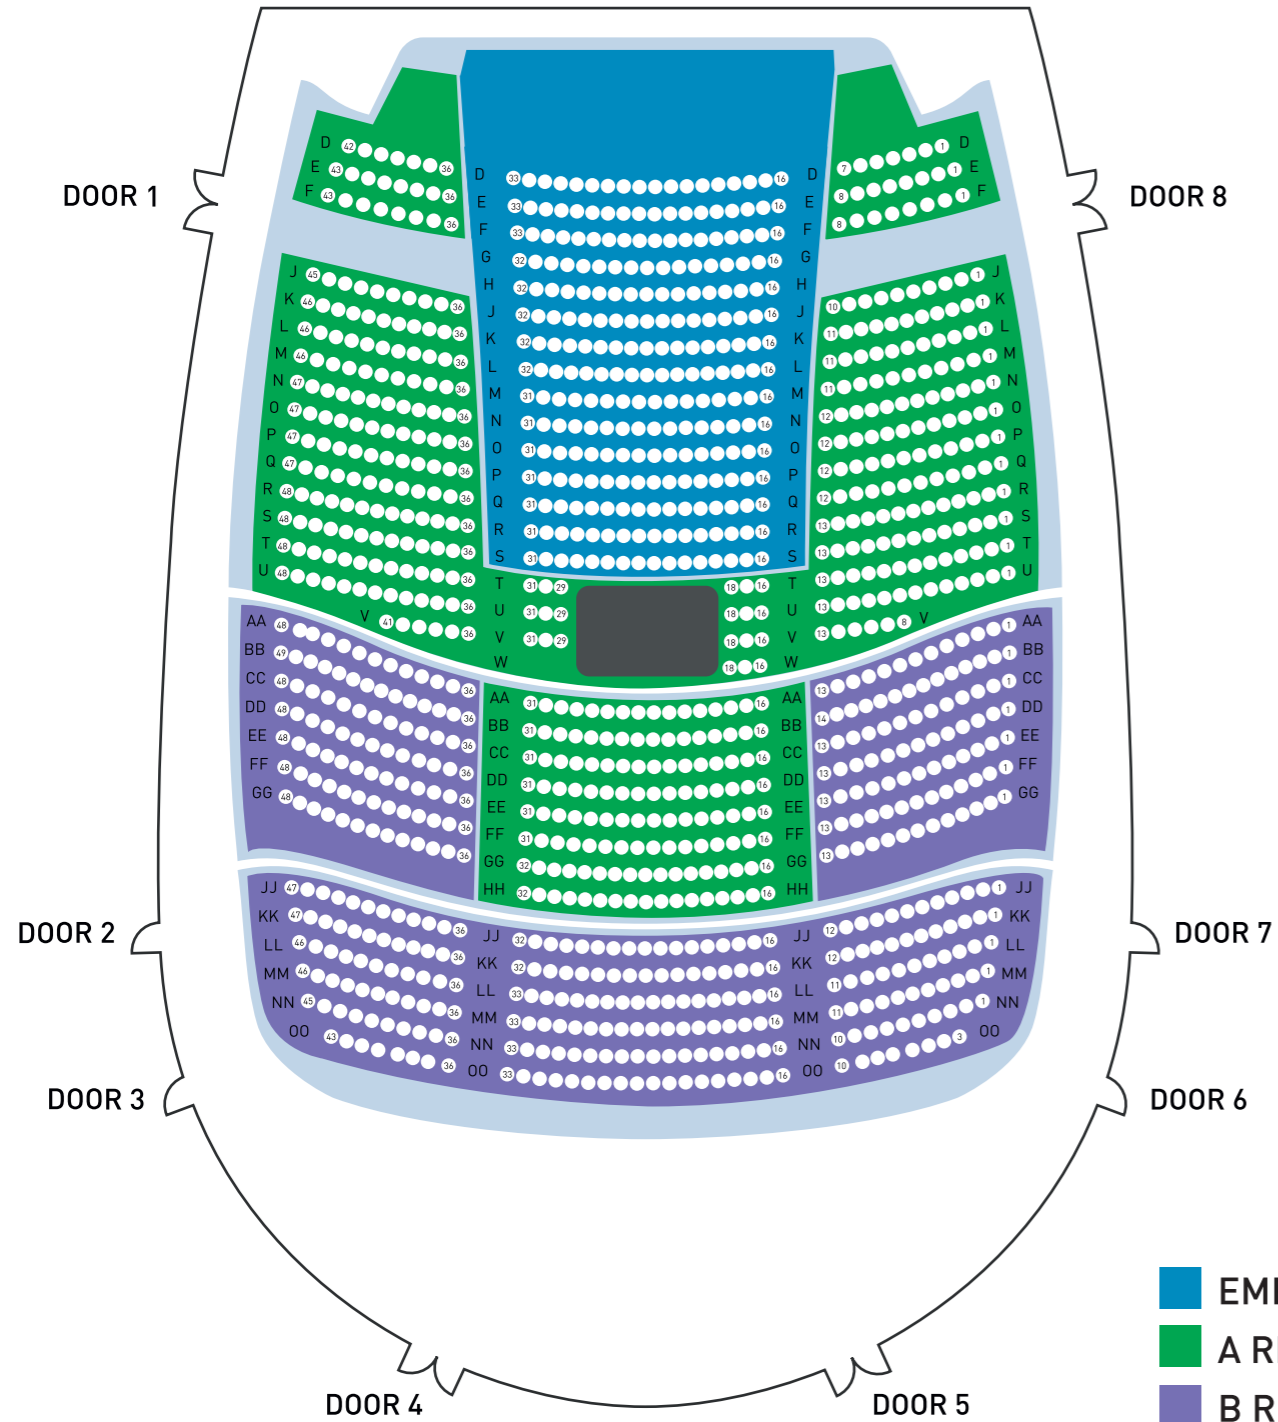

WICKED

THE BROADWAY MUSICAL
THE UNTOLD STORY OF THE WITCHES OF OZ

STAGE

STALLS

- EMERALD RESERVE - \$250
- A RESERVE - \$165
- B RESERVE - \$145
- C RESERVE - \$125
- D RESERVE - \$95
- E RESERVE - \$55

GRAND THEATER

DRESS CIRCLE

GRAND CIRCLE

THE BROADWAY MUSICAL
WICKED
 THE UNTOLD STORY OF THE WITCHES OF OZ

STAGE

STALLS

- EMERALD RESERVE - \$250
- A RESERVE - \$165
- B RESERVE - \$145
- C RESERVE - \$125
- D RESERVE - \$95
- E RESERVE - \$55

DRESS CIRCLE

GRAND CIRCLE

GRAND THEATER