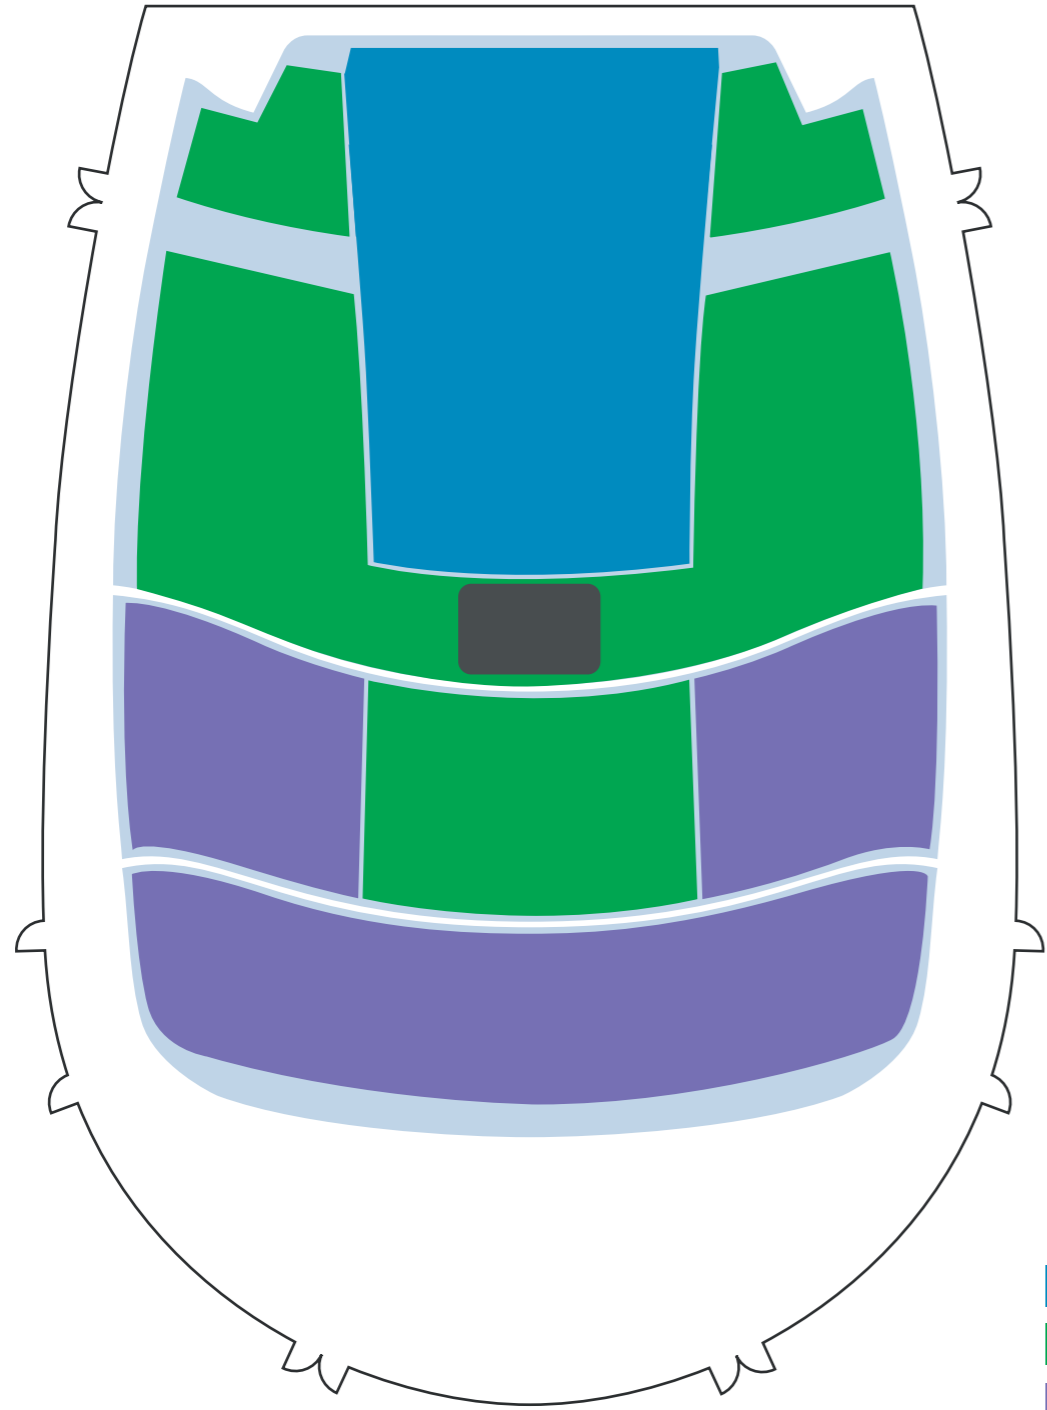

WICKED

THE BROADWAY MUSICAL
THE UNTOLD STORY OF THE WITCHES OF OZ

STAGE

STALLS

- EMERALD RESERVE - \$250
- A RESERVE - \$165
- B RESERVE - \$145
- C RESERVE - \$125
- D RESERVE - \$95
- E RESERVE - \$55

GRAND THEATER

DRESS CIRCLE

GRAND CIRCLE

THE BROADWAY MUSICAL
WICKED
 THE UNTOLD STORY OF THE WITCHES OF OZ

STAGE

STALLS

- EMERALD RESERVE - \$250
- A RESERVE - \$165
- B RESERVE - \$145
- C RESERVE - \$125
- D RESERVE - \$95
- E RESERVE - \$55

DRESS CIRCLE

GRAND CIRCLE

GRAND THEATER