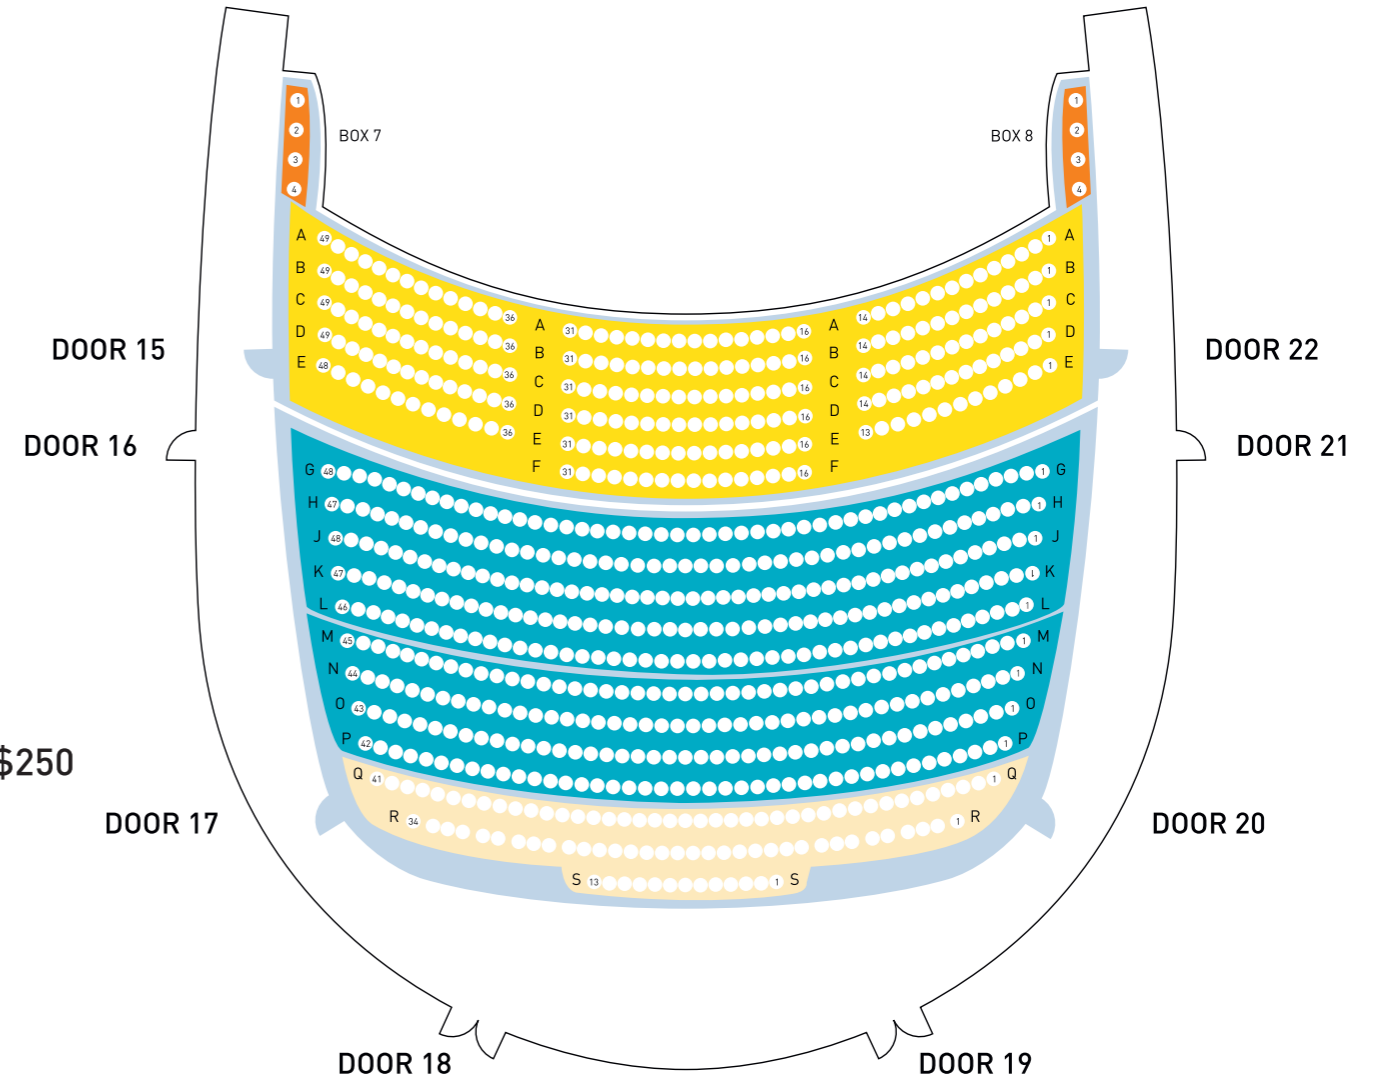

WICKED

THE BROADWAY MUSICAL
THE UNTOLD STORY OF THE WITCHES OF OZ

STAGE

STALLS

- EMERALD RESERVE - \$250
- A RESERVE - \$165
- B RESERVE - \$145
- C RESERVE - \$125
- D RESERVE - \$95
- E RESERVE - \$55

GRAND THEATER

DRESS CIRCLE

GRAND CIRCLE

THE BROADWAY MUSICAL
WICKED
 THE UNTOLD STORY OF THE WITCHES OF OZ

STAGE

STALLS

- EMERALD RESERVE - \$250
- A RESERVE - \$165
- B RESERVE - \$145
- C RESERVE - \$125
- D RESERVE - \$95
- E RESERVE - \$55

DRESS CIRCLE

GRAND CIRCLE

GRAND THEATER